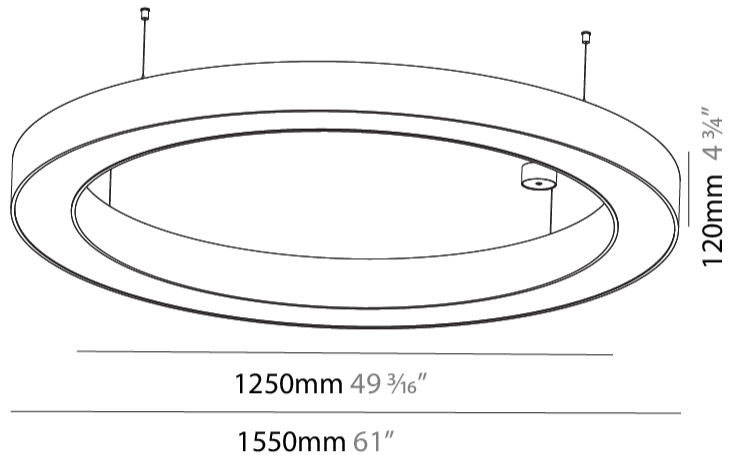

GENERAL

Series: Glorious
Subseries: Glorious
Brand: Prolicht
Division: Architectural
Mounting Type: Suspension
Mounting Location: Ceiling
Subcategory: Ambient

PHYSICAL

Shape: Round
Diameter (mm): 1550
Diameter (in): 61
Height (mm): 120
Height (in): 4 ¾
Max. Overall Height (mm): 2120
Max. Overall Height (in): 83 ⅞
Light Distribution: Direct
Weight (kg): 16.737
Weight (lbs): 36.82
Diffuser: PMMA - Opal or Micro-Prism
Fixture Finish: SSR / BKV / CWI / CRY / HAB / UFT / ITA / RUA / FTG / MYG / LOD / PUS / FRO / FUP / KIA / POP / BLS / SPG / MEY / GOH / GUM / CHC / COM / ABZ / JAG / OBR / MOS / ROR
Fixture Material: Aluminum

ELECTRICAL

Lamp Type: LED (Zhaga Standard)
Input Wattage (W): 75
Total Output Wattage (W): 60 / 48 (3500K)
Dimming: Non-Dimming / Phase Dimming (120Vac only) / 0-10V Dimming
Driver Included: Yes
Driver Location: Integrated
Driver Type: Constant Current
Driver Class: Class 2
Input Voltage (V): 120 - 277
Constant Current (MA): 350 / 700/800 (3500K)

LED

Color Temperature (°K): 3000 / 3500 / 4000
Max. Delivered Lumen (lm): 6920 / 7164 / 7310
CRI: >80 CRI
Efficiency (%): 0.65
Lamp Life (hrs): 50000

OPTICAL

RATINGS AND CERTIFICATIONS

Certified By: Certified for North American Standards
IP rating: IP20